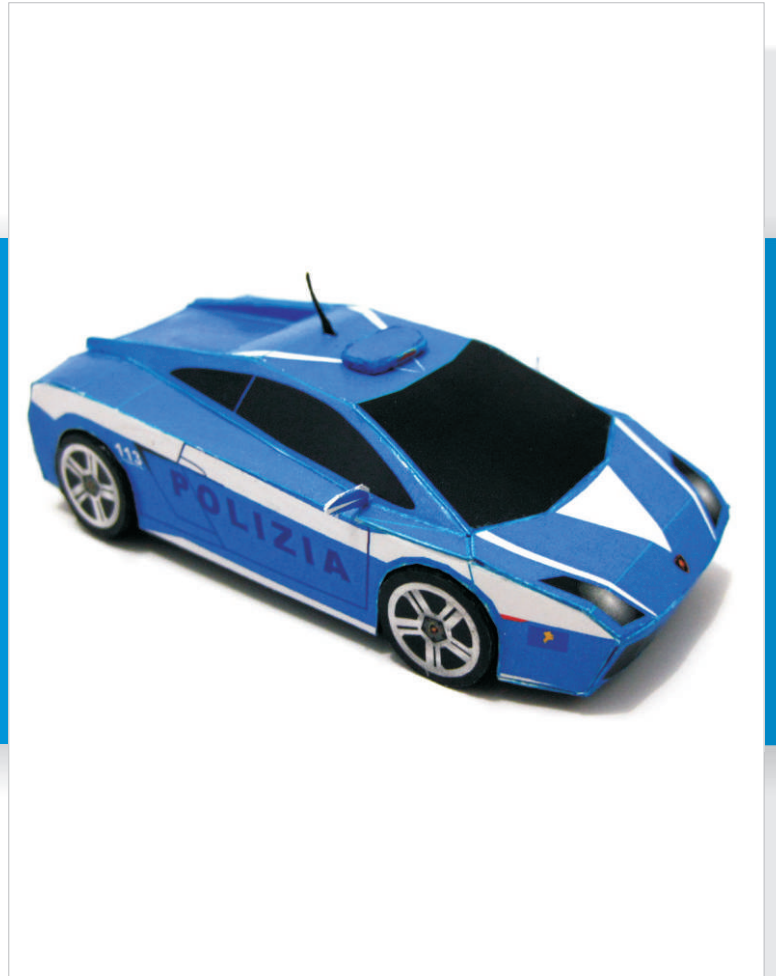

1:50

Difficulty : ★★☆☆☆

LAMBORGHINI GALLARDO LP 560-4 POLIZIA

www.mypapermodel.blogspot.com

No comercial use allowed except in my permission
this model was designed for papercraft purpose, it may differ to original for some respect