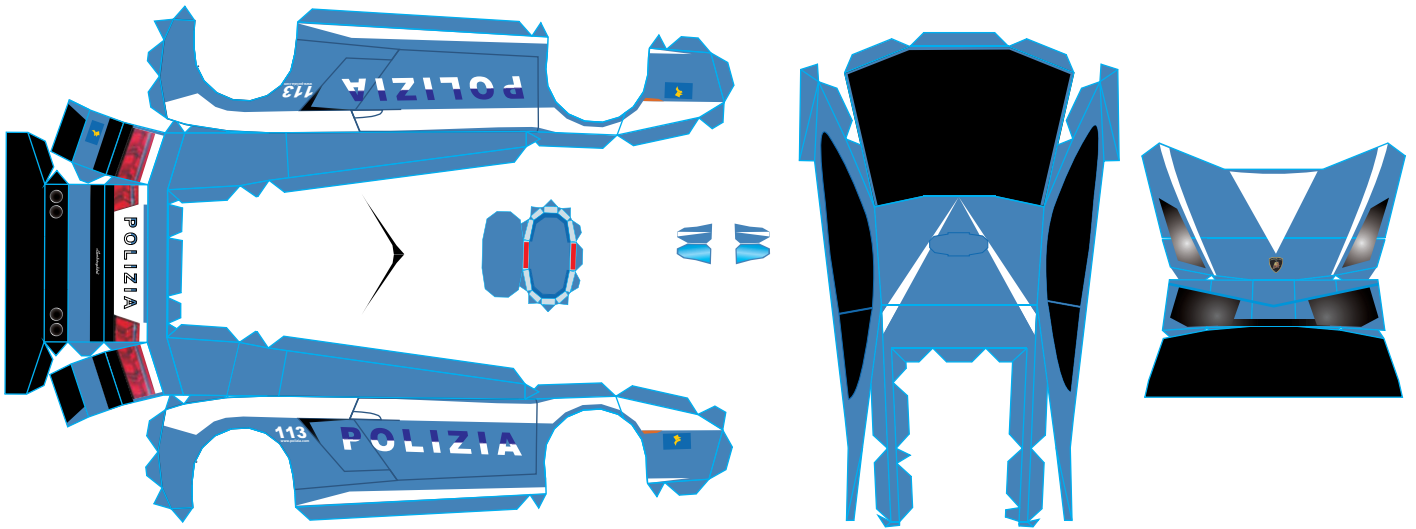

www.mypapermodel.blogspot.com